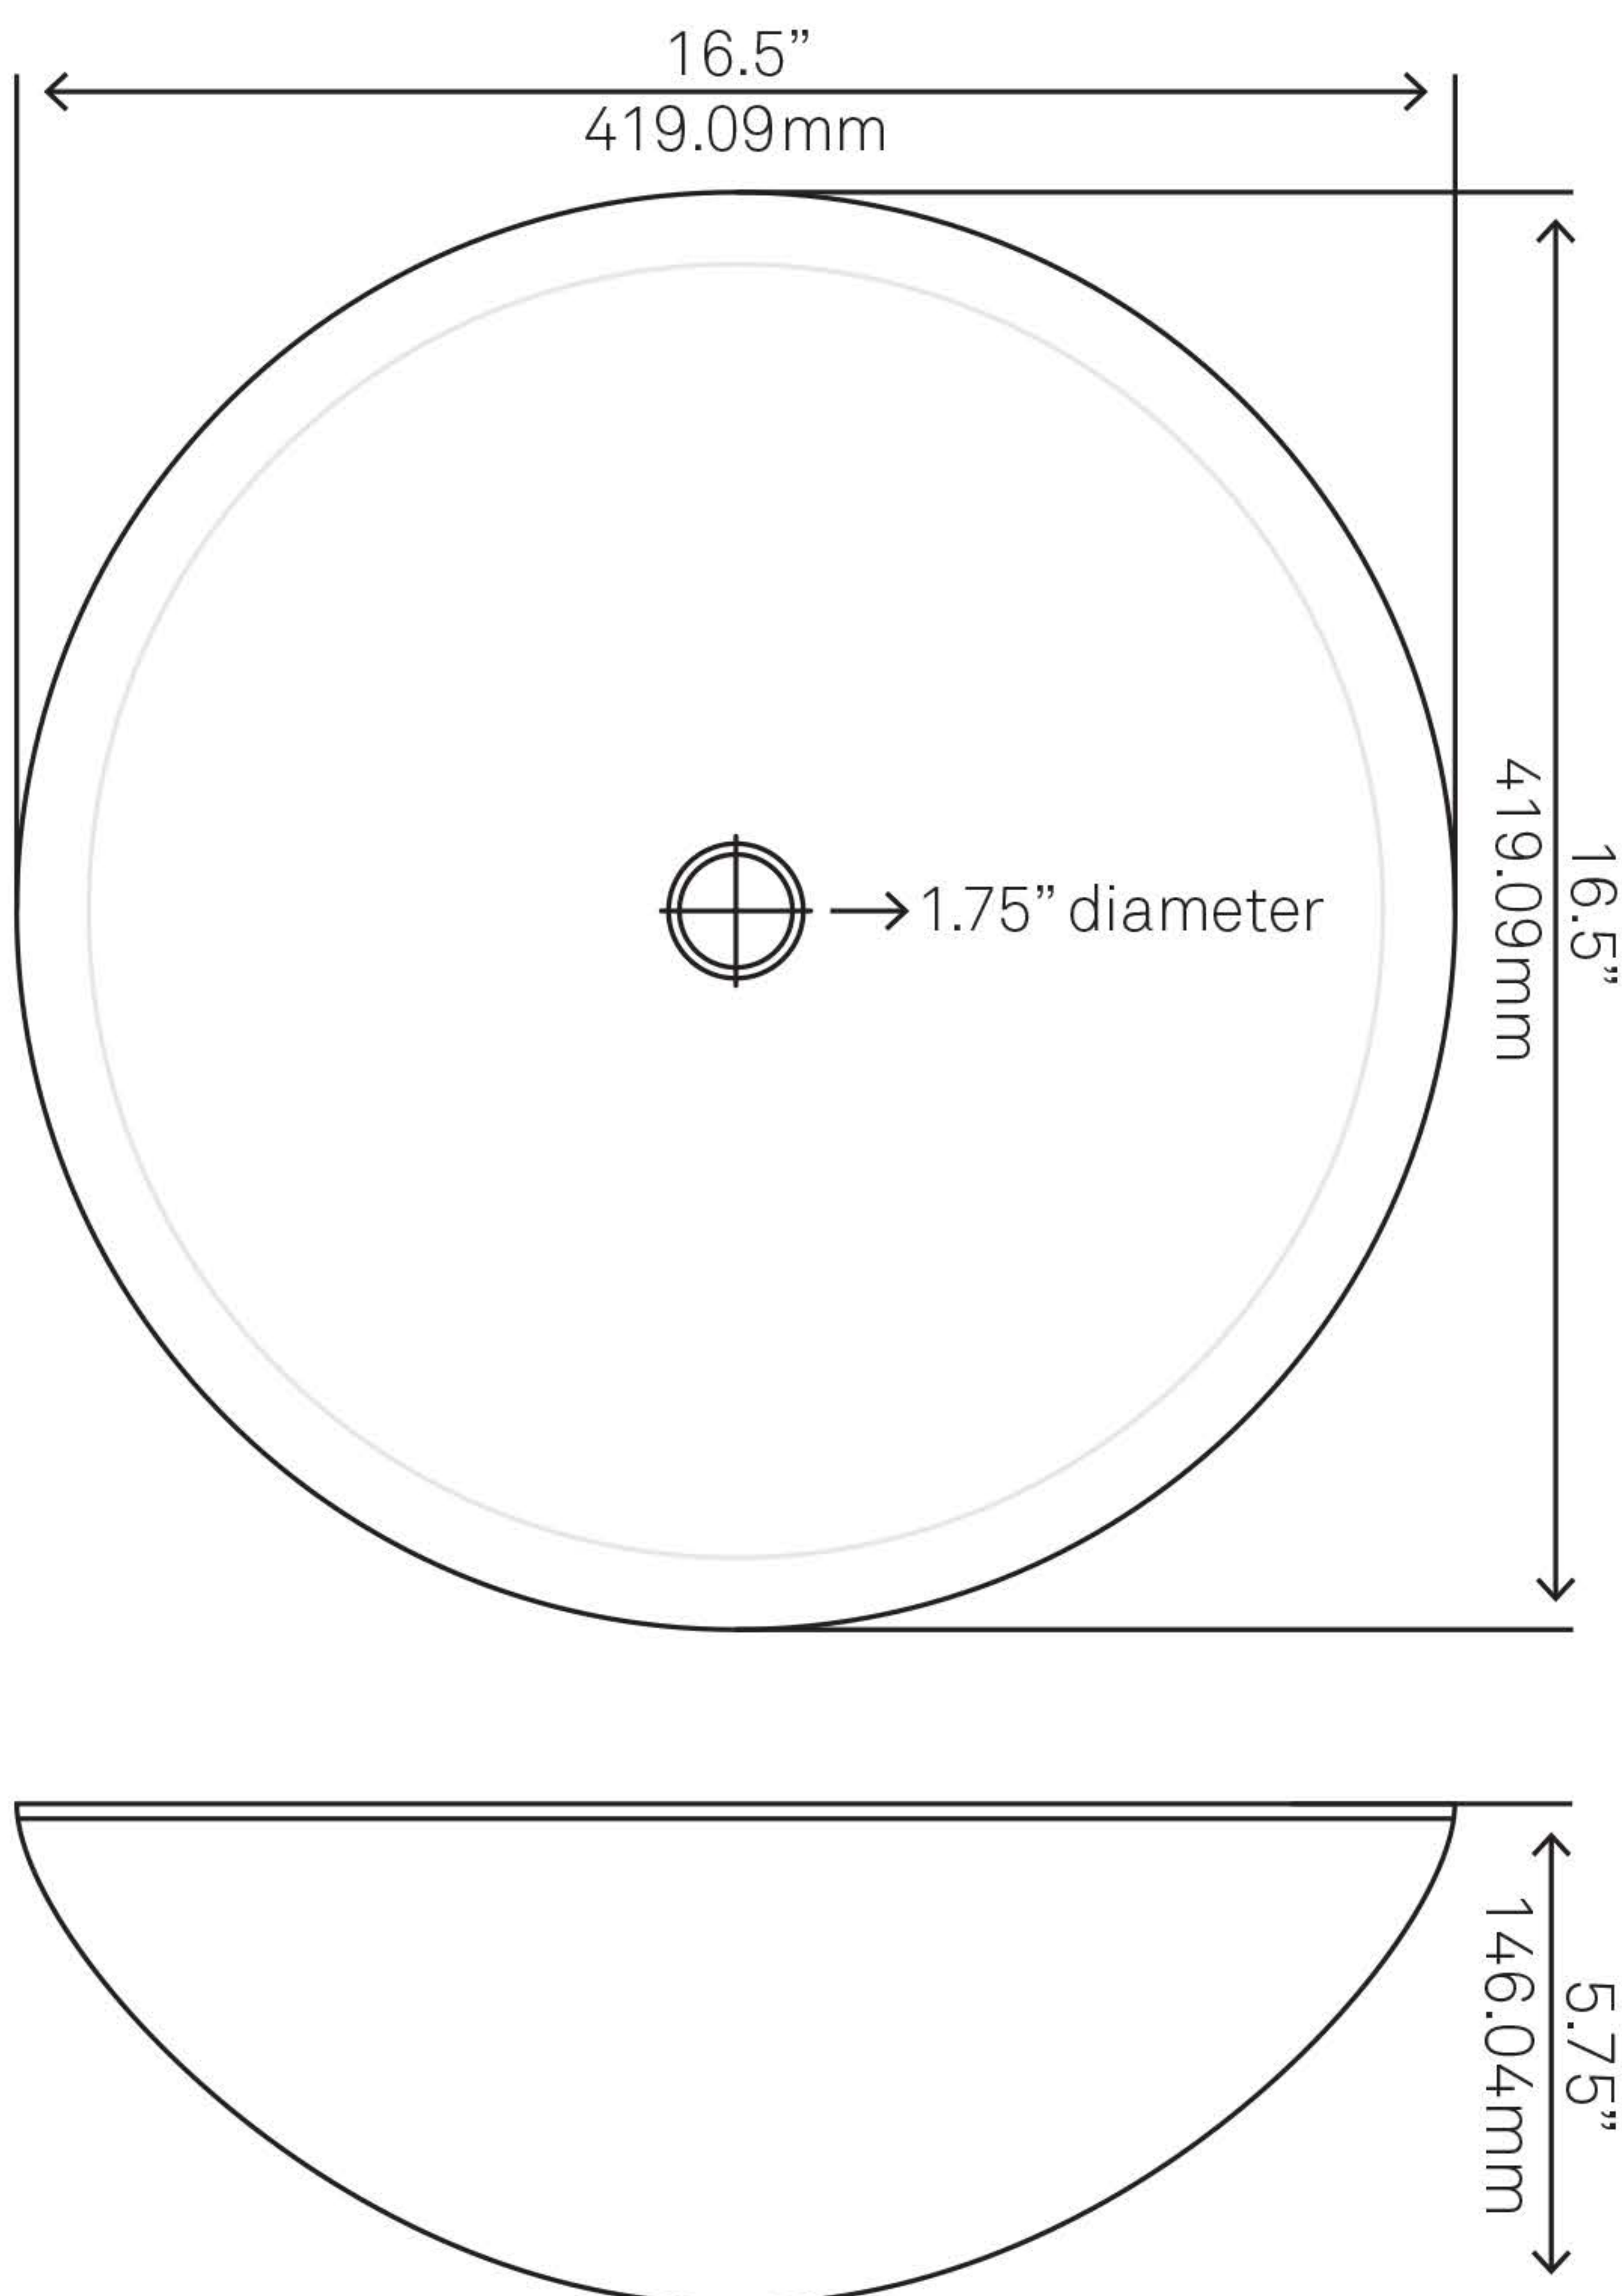

NOHP-G012 TARTARUGA Round Glass Vessel Bath Sink

Requested By:

Specific Features:

STANDARD SPECIFICATIONS:

- Round hand painted vessel sink
- Black and Silver
- High tempered glass
- Stain and scratch resistant inside
- Textured painted outside
- Above counter installation
- Standard U.S. plumbing connection
- 1.75-inch drain opening
- Novatto faucet and drain sold separately
- ½" thick tempered glass

Novatto Inc
TOLL FREE 844.404.4242
www.NovattoInc.com

PUD-CH-MR Vessel Sink Pop-Up Drain and Mounting Ring, Chrome

Requested By: _____

Specific Features: _____

STANDARD SPECIFICATIONS:

- Clicker pop-up vessel sink drain and mounting ring
- Chrome finish
- Solid brass construction
- Includes rubber seals and fastener for installation
- 9-inches total pop-up length
- Fits any standard 1.75-inch drain opening
- cUPC